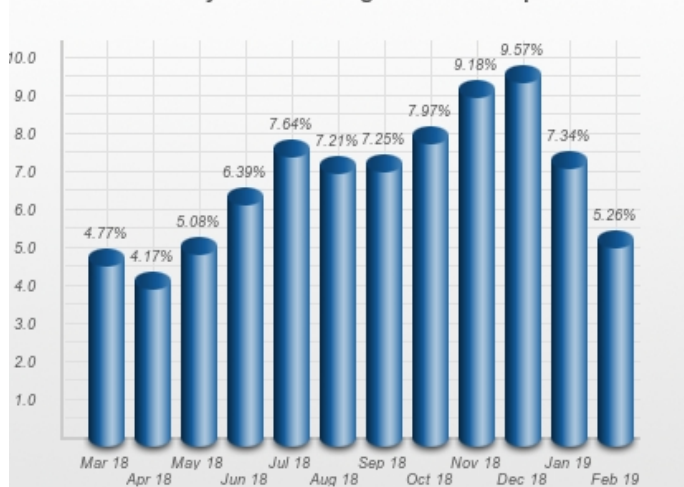

Automotive Diesel Price (Per Litre Excluding Tax)

	Feb 18	Mar 18	Apr 18	May 18	Jun 18	Jul 18	Aug 18	Sep 18	Oct 18	Nov 18	Dec 18	Jan 19
France	€0.546	€0.531	€0.555	€0.587	€0.616	€0.598	€0.594	€0.614	€0.653	€0.635	€0.586	€0.000
Germany	€0.524	€0.513	€0.541	€0.584	€0.607	€0.599	€0.607	€0.640	€0.676	€0.733	€0.660	€0.000
Italy	€0.564	€0.548	€0.563	€0.595	€0.632	€0.621	€0.617	€0.628	€0.655	€0.658	€0.605	€0.000
Spain	€0.586	€0.569	€0.595	€0.626	€0.654	€0.645	€0.646	€0.659	€0.683	€0.679	€0.616	€0.000
UK	€0.522	€0.505	€0.525	€0.552	€0.593	€0.583	€0.587	€0.600	€0.626	€0.636	€0.595	€0.000
Average	€0.548	€0.533	€0.556	€0.589	€0.620	€0.609	€0.610	€0.628	€0.659	€0.668	€0.612	€0.000

Surcharge Applicable During Month

	Mar 18	Apr 18	May 18	Jun 18	Jul 18	Aug 18	Sep 18	Oct 18	Nov 18	Dec 18	Jan 19	Feb 19
Road Transport	4.77%	4.17%	5.08%	6.39%	7.64%	7.21%	7.25%	7.97%	9.18%	9.57%	7.34%	5.26%
Intermodal Transport	2.39%	2.09%	2.54%	3.20%	3.82%	3.61%	3.63%	3.98%	4.59%	4.79%	3.67%	2.63%

Monthly Fuel Surcharge Road Transport