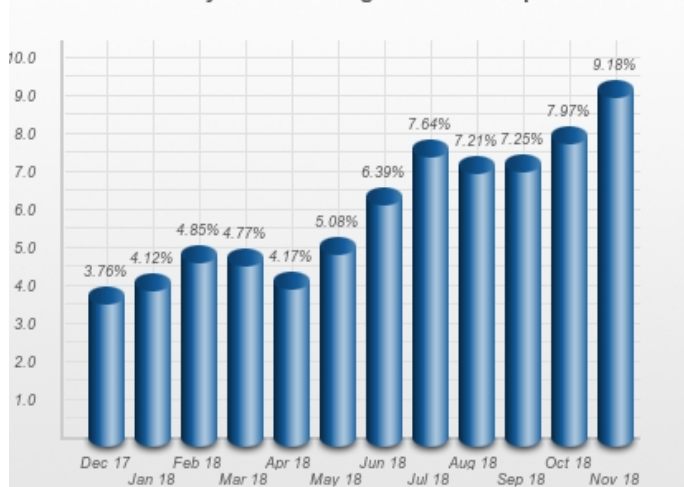

Automotive Diesel Price (Per Litre Excluding Tax)

	Nov 17	Dec 17	Jan 18	Feb 18	Mar 18	Apr 18	May 18	Jun 18	Jul 18	Aug 18	Sep 18	Oct 18
France	€0.505	€0.517	€0.547	€0.546	€0.531	€0.555	€0.587	€0.616	€0.598	€0.594	€0.614	€0.653
Germany	€0.519	€0.519	€0.538	€0.524	€0.513	€0.541	€0.584	€0.607	€0.599	€0.607	€0.640	€0.676
Italy	€0.535	€0.543	€0.561	€0.564	€0.548	€0.563	€0.595	€0.632	€0.621	€0.617	€0.628	€0.655
Spain	€0.563	€0.571	€0.589	€0.586	€0.569	€0.595	€0.626	€0.654	€0.645	€0.646	€0.659	€0.683
UK	€0.493	€0.510	€0.515	€0.522	€0.505	€0.525	€0.552	€0.593	€0.583	€0.587	€0.600	€0.626
Average	€0.523	€0.532	€0.550	€0.548	€0.533	€0.556	€0.589	€0.620	€0.609	€0.610	€0.628	€0.659

Surcharge Applicable During Month

	Dec 17	Jan 18	Feb 18	Mar 18	Apr 18	May 18	Jun 18	Jul 18	Aug 18	Sep 18	Oct 18	Nov 18
Road Transport	3.76%	4.12%	4.85%	4.77%	4.17%	5.08%	6.39%	7.64%	7.21%	7.25%	7.97%	9.18%
Intermodal Transport	1.88%	2.06%	2.42%	2.39%	2.09%	2.54%	3.20%	3.82%	3.61%	3.63%	3.98%	4.59%

Monthly Fuel Surcharge Road Transport