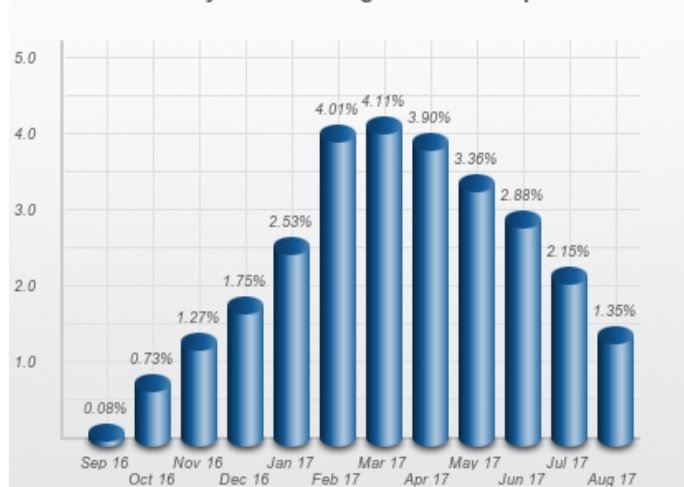

Automotive Diesel Price (Per Litre Excluding Tax)

	Aug 16	Sep 16	Oct 16	Nov 16	Dec 16	Jan 17	Feb 17	Mar 17	Apr 17	May 17	Jun 17	Jul 17
France	€0.401	€0.418	€0.437	€0.447	€0.467	€0.509	€0.507	€0.502	€0.482	€0.467	€0.451	€0.428
Germany	€0.442	€0.455	€0.477	€0.476	€0.513	€0.541	€0.534	€0.526	€0.516	€0.500	€0.486	€0.473
Italy	€0.437	€0.450	€0.462	€0.472	€0.484	€0.529	€0.529	€0.531	€0.525	€0.520	€0.502	€0.479
Spain	€0.466	€0.485	€0.501	€0.504	€0.526	€0.566	€0.564	€0.562	€0.547	€0.534	€0.516	€0.479
UK	€0.410	€0.428	€0.427	€0.465	€0.472	€0.501	€0.525	€0.512	€0.496	€0.484	€0.458	€0.436
Average	€0.431	€0.447	€0.461	€0.473	€0.492	€0.529	€0.532	€0.527	€0.513	€0.501	€0.483	€0.459

Surcharge Applicable During Month

	Sep 16	Oct 16	Nov 16	Dec 16	Jan 17	Feb 17	Mar 17	Apr 17	May 17	Jun 17	Jul 17	Aug 17
Road Transport	0.08%	0.73%	1.27%	1.75%	2.53%	4.01%	4.11%	3.90%	3.36%	2.88%	2.15%	1.35%
Intermodal Transport	0.04%	0.36%	0.64%	0.87%	1.27%	2.01%	2.05%	1.95%	1.68%	1.44%	1.07%	0.67%

Monthly Fuel Surcharge Road Transport