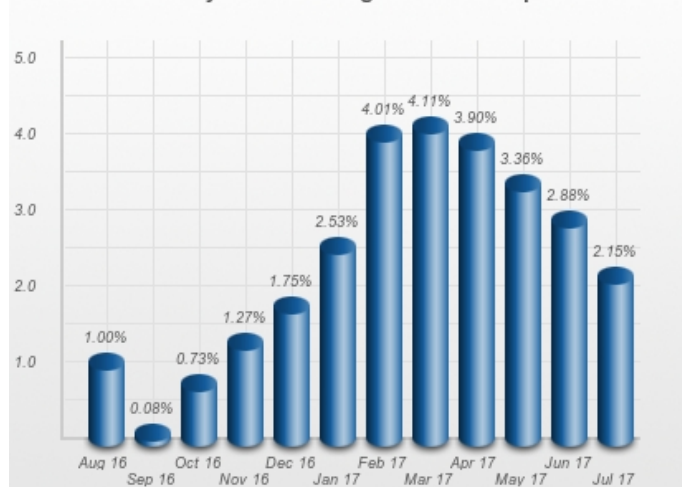

Automotive Diesel Price (Per Litre Excluding Tax)

	Jul 16	Aug 16	Sep 16	Oct 16	Nov 16	Dec 16	Jan 17	Feb 17	Mar 17	Apr 17	May 17	Jun 17
France	€0.431	€0.401	€0.418	€0.437	€0.447	€0.467	€0.509	€0.507	€0.502	€0.482	€0.467	€0.451
Germany	€0.464	€0.442	€0.455	€0.477	€0.476	€0.513	€0.541	€0.534	€0.526	€0.516	€0.500	€0.486
Italy	€0.455	€0.437	€0.450	€0.462	€0.472	€0.484	€0.529	€0.529	€0.531	€0.525	€0.520	€0.502
Spain	€0.491	€0.466	€0.485	€0.501	€0.504	€0.526	€0.566	€0.564	€0.562	€0.547	€0.534	€0.516
UK	€0.431	€0.410	€0.428	€0.427	€0.465	€0.472	€0.501	€0.525	€0.512	€0.496	€0.484	€0.458
Average	€0.454	€0.431	€0.447	€0.461	€0.473	€0.492	€0.529	€0.532	€0.527	€0.513	€0.501	€0.483

Surcharge Applicable During Month

	Aug 16	Sep 16	Oct 16	Nov 16	Dec 16	Jan 17	Feb 17	Mar 17	Apr 17	May 17	Jun 17	Jul 17
Road Transport	1.00%	0.08%	0.73%	1.27%	1.75%	2.53%	4.01%	4.11%	3.90%	3.36%	2.88%	2.15%
Intermodal Transport	0.50%	0.04%	0.36%	0.64%	0.87%	1.27%	2.01%	2.05%	1.95%	1.68%	1.44%	1.07%

Monthly Fuel Surcharge Road Transport