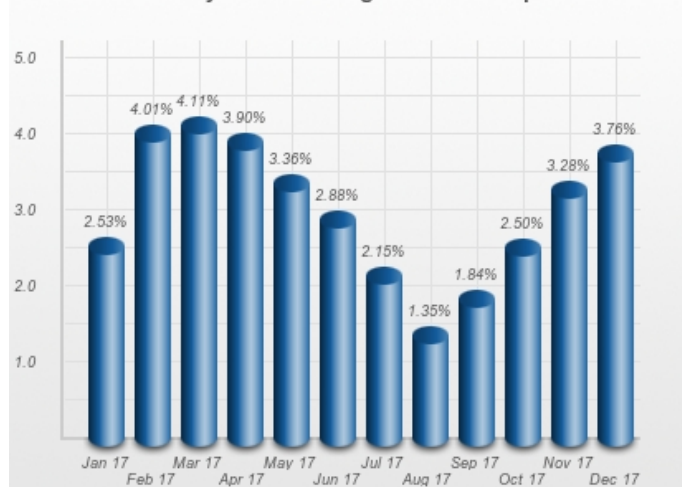

Automotive Diesel Price (Per Litre Excluding Tax)

	Dec 16	Jan 17	Feb 17	Mar 17	Apr 17	May 17	Jun 17	Jul 17	Aug 17	Sep 17	Oct 17	Nov 17
France	€0.467	€0.509	€0.507	€0.502	€0.482	€0.467	€0.451	€0.428	€0.447	€0.462	€0.489	€0.505
Germany	€0.513	€0.541	€0.534	€0.526	€0.516	€0.500	€0.486	€0.473	€0.485	€0.504	€0.523	€0.519
Italy	€0.484	€0.529	€0.529	€0.531	€0.525	€0.520	€0.502	€0.479	€0.490	€0.502	€0.518	€0.535
Spain	€0.526	€0.566	€0.564	€0.562	€0.547	€0.534	€0.516	€0.497	€0.516	€0.527	€0.548	€0.563
UK	€0.472	€0.501	€0.525	€0.512	€0.496	€0.484	€0.458	€0.436	€0.437	€0.464	€0.478	€0.493
Average	€0.492	€0.529	€0.532	€0.527	€0.513	€0.501	€0.483	€0.463	€0.475	€0.492	€0.511	€0.523

Surcharge Applicable During Month

	Jan 17	Feb 17	Mar 17	Apr 17	May 17	Jun 17	Jul 17	Aug 17	Sep 17	Oct 17	Nov 17	Dec 17
Road Transport	2.53%	4.01%	4.11%	3.90%	3.36%	2.88%	2.15%	1.35%	1.84%	2.50%	3.28%	3.76%
Intermodal Transport	1.27%	2.01%	2.05%	1.95%	1.68%	1.44%	1.07%	0.67%	0.92%	1.25%	1.64%	1.88%

Monthly Fuel Surcharge Road Transport