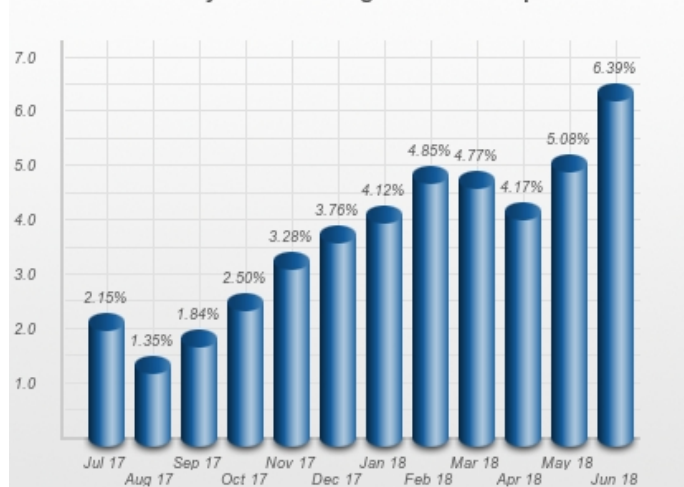

Automotive Diesel Price (Per Litre Excluding Tax)

	Jun 17	Jul 17	Aug 17	Sep 17	Oct 17	Nov 17	Dec 17	Jan 18	Feb 18	Mar 18	Apr 18	May 18
France	€0.451	€0.428	€0.447	€0.462	€0.489	€0.505	€0.517	€0.547	€0.546	€0.531	€0.555	€0.587
Germany	€0.486	€0.473	€0.485	€0.504	€0.523	€0.519	€0.519	€0.538	€0.524	€0.513	€0.541	€0.584
Italy	€0.502	€0.479	€0.490	€0.502	€0.518	€0.535	€0.543	€0.561	€0.564	€0.548	€0.563	€0.595
Spain	€0.516	€0.497	€0.516	€0.527	€0.548	€0.563	€0.571	€0.589	€0.586	€0.569	€0.595	€0.626
UK	€0.458	€0.436	€0.437	€0.464	€0.478	€0.493	€0.510	€0.515	€0.522	€0.505	€0.525	€0.552
Average	€0.483	€0.463	€0.475	€0.492	€0.511	€0.523	€0.532	€0.550	€0.548	€0.533	€0.556	€0.589

Surcharge Applicable During Month

	Jul 17	Aug 17	Sep 17	Oct 17	Nov 17	Dec 17	Jan 18	Feb 18	Mar 18	Apr 18	May 18	Jun 18
Road Transport	2.15%	1.35%	1.84%	2.50%	3.28%	3.76%	4.12%	4.85%	4.77%	4.17%	5.08%	6.39%
Intermodal Transport	1.07%	0.67%	0.92%	1.25%	1.64%	1.88%	2.06%	2.42%	2.39%	2.09%	2.54%	3.20%

Monthly Fuel Surcharge Road Transport