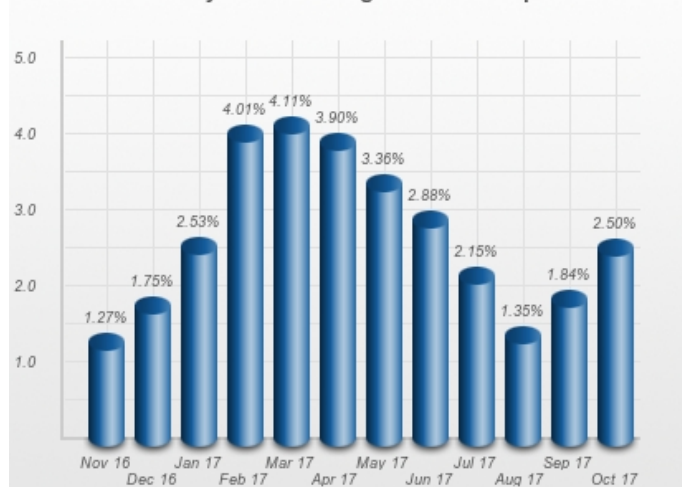

Automotive Diesel Price (Per Litre Excluding Tax)

	Oct 16	Nov 16	Dec 16	Jan 17	Feb 17	Mar 17	Apr 17	May 17	Jun 17	Jul 17	Aug 17	Sep 17
France	€0.437	€0.447	€0.467	€0.509	€0.507	€0.502	€0.482	€0.467	€0.451	€0.428	€0.447	€0.462
Germany	€0.477	€0.476	€0.513	€0.541	€0.534	€0.526	€0.516	€0.500	€0.486	€0.473	€0.485	€0.504
Italy	€0.462	€0.472	€0.484	€0.529	€0.529	€0.531	€0.525	€0.520	€0.502	€0.479	€0.490	€0.502
Spain	€0.501	€0.504	€0.526	€0.566	€0.564	€0.562	€0.547	€0.534	€0.516	€0.497	€0.516	€0.527
UK	€0.427	€0.465	€0.472	€0.501	€0.525	€0.512	€0.496	€0.484	€0.458	€0.436	€0.437	€0.464
Average	€0.461	€0.473	€0.492	€0.529	€0.532	€0.527	€0.513	€0.501	€0.483	€0.463	€0.475	€0.492

Surcharge Applicable During Month

	Nov 16	Dec 16	Jan 17	Feb 17	Mar 17	Apr 17	May 17	Jun 17	Jul 17	Aug 17	Sep 17	Oct 17
Road Transport	1.27%	1.75%	2.53%	4.01%	4.11%	3.90%	3.36%	2.88%	2.15%	1.35%	1.84%	2.50%
Intermodal Transport	0.64%	0.87%	1.27%	2.01%	2.05%	1.95%	1.68%	1.44%	1.07%	0.67%	0.92%	1.25%

Monthly Fuel Surcharge Road Transport