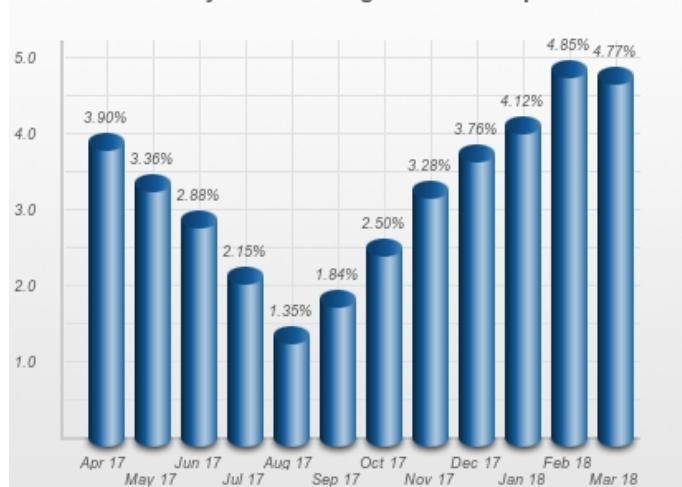

Automotive Diesel Price (Per Litre Excluding Tax)

	Mar 17	Apr 17	May 17	Jun 17	Jul 17	Aug 17	Sep 17	Oct 17	Nov 17	Dec 17	Jan 18	Feb 18
France	€0.502	€0.482	€0.467	€0.451	€0.428	€0.447	€0.462	€0.489	€0.505	€0.517	€0.547	€0.546
Germany	€0.526	€0.516	€0.500	€0.486	€0.473	€0.485	€0.504	€0.523	€0.519	€0.519	€0.538	€0.524
Italy	€0.531	€0.525	€0.520	€0.502	€0.479	€0.490	€0.502	€0.518	€0.535	€0.543	€0.561	€0.564
Spain	€0.562	€0.547	€0.534	€0.516	€0.497	€0.516	€0.527	€0.548	€0.563	€0.571	€0.589	€0.586
UK	€0.512	€0.496	€0.484	€0.458	€0.436	€0.437	€0.464	€0.478	€0.493	€0.510	€0.515	€0.522
Average	€0.527	€0.513	€0.501	€0.483	€0.463	€0.475	€0.492	€0.511	€0.523	€0.532	€0.550	€0.548

Surcharge Applicable During Month

	Apr 17	May 17	Jun 17	Jul 17	Aug 17	Sep 17	Oct 17	Nov 17	Dec 17	Jan 18	Feb 18	Mar 18
Road Transport	3.90%	3.36%	2.88%	2.15%	1.35%	1.84%	2.50%	3.28%	3.76%	4.12%	4.85%	4.77%
Intermodal Transport	1.95%	1.68%	1.44%	1.07%	0.67%	0.92%	1.25%	1.64%	1.88%	2.06%	2.42%	2.39%

Monthly Fuel Surcharge Road Transport